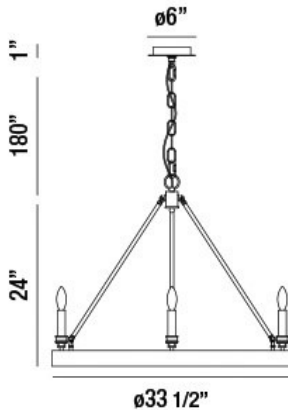

LEYTON, 34" ROUND CHANDELIER

OPTIONS AVAILABLE

ITEM NO.	FINISH	SHADE
33709-017	POLISHED NICKEL	

PRODUCT DETAILS

No.	:	33709-017
Product Color	:	POLISHED NICKEL
Product Material	:	METAL
Diameter	:	33.5"
Height	:	24"
Overall Height	:	205"
Weight	:	22.1lbs

LIGHT SOURCE DETAILS

Number of Bulbs	:	6
Light Source	:	Incandescent
Light Source Type	:	B10
Input Voltage	:	120V
Bulb Voltage	:	120V
Socket Type	:	E12
Wattage	:	60W
Total Wattage	:	360W
Bulb Included	:	No
Dimmable	:	Yes

TECHNICAL DETAILS

Hanging Support Type	:	CHAIN
Hanging Support Length	:	180"
Canopy / Backplate Height	:	1"
Canopy / Backplate Dia.	:	6"
Location	:	DRY
Approval	:	

PROJECT INFORMATION

 Job Name: Date: Category: