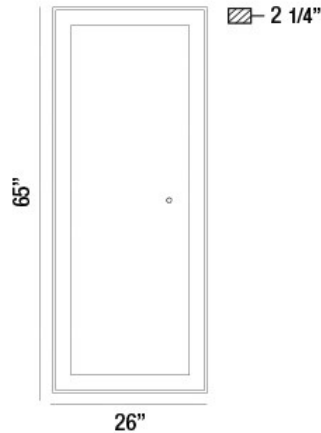

TECHNICAL DETAILS

Location Approval	:	DAMP
	:	

PROJECT INFORMATION

Job Name: Date: Category:

Comments: