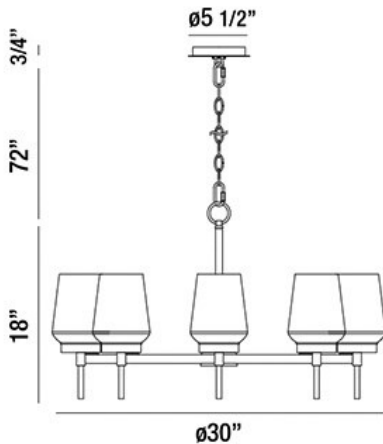

MANCHESTER, 30" ROUND CHANDELIER

OPTIONS AVAILABLE

ITEM NO.	FINISH	SHADE
34094-013	BRASS	CLEAR/OPAL WHITE
34094-020	SATIN NICKEL	CLEAR/OPAL WHITE

PRODUCT DETAILS

No.	:	34094-013
Product Color	:	BRASS
Product Material	:	METAL
Shade / Accent Colour	:	CLEAR/OPAL WHITE
Shade / Accent Material	:	GLASS
Diameter	:	30"
Height	:	18"
Overall Height	:	90.75"
Weight	:	17.6lbs

TECHNICAL DETAILS

Hanging Support Type	:	CHAIN
Hanging Support Length	:	72"
Canopy / Backplate Height	:	0.75"
Canopy / Backplate Dia.	:	5.5"
Location	:	DRY
Approval	:	

PROJECT INFORMATION

Job Name: Date: Category: