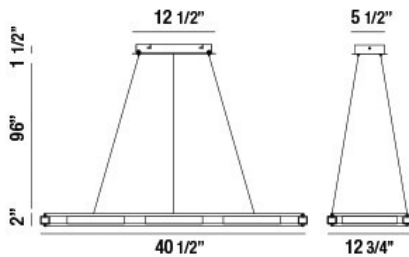

FANTON, 41" RECTANGULAR CHANDELIER

PRODUCT DETAILS

No.	:	34104-019
Product Color	:	CHROME
Product Material	:	METAL
Shade / Accent Colour	:	FROSTED
Shade / Accent Material	:	ACRYLIC
Length	:	40.5"
Width	:	12.75"
Height	:	2"
Overall Height	:	99.5"
Weight	:	8.8lbs

ITEM NO.	FINISH	SHADE
34104-019	CHROME	FROSTED

TECHNICAL DETAILS

Hanging Support Type	:	AIRCRAFT CABLE
Hanging Support Length	:	96"
Canopy / Backplate Length	:	12.5"
Canopy / Backplate Height	:	5.5"
Canopy / Backplate Width	:	1.5"
Location	:	DRY
Approval	:	