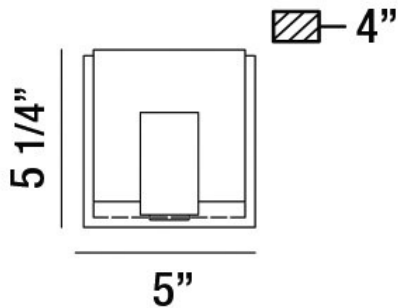

CANMORE, 5IN INTEGRATED LED VANITY

OPTIONS AVAILABLE

ITEM NO.	FINISH	SHADE
34142-011	CHROME	FROSTED
34142-029	MATTE BLACK	FROSTED

PRODUCT DETAILS

No.	:	34142-011
Product Color	:	CHROME
Product Material	:	METAL
Shade / Accent Colour	:	WHITE
Shade / Accent Material	:	ACRYLIC
Length	:	5"
Width	:	5.25"
Height	:	5.25"
Overall Height	:	5.25"
Ext	:	4"
Weight	:	1.4LBS

TECHNICAL DETAILS

Hanging Support Type	:	J-BOX
Canopy / Backplate Length	:	5"
Canopy / Backplate Height	:	5"
Canopy / Backplate Width	:	1.25"
Driver	:	EK-TOP
IP Rating	:	IP22
Location	:	DAMP
Approval	:	
Title 24	:	YES
Beam Angle	:	360