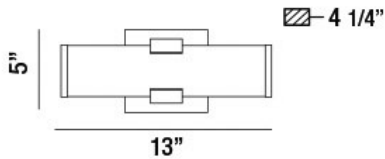

NOZZA, SMALL LED VANITY

PRODUCT DETAILS

No.	:	34146-019
Product Color	:	CHROME
Product Material	:	METAL
Shade / Accent Colour	:	CHROME
Shade / Accent Material	:	ACRYLIC
Width	:	13"
Height	:	5"
Ext	:	4.25"
Weight	:	2.9LBS

LIGHT SOURCE DETAILS

Light Source Type	:	INTEGRATED LED
Input Voltage	:	120V
Bulb Voltage	:	120V
Total Wattage	:	16W
Delivered Lumens	:	850LM
Kelvin	:	3000K
CRI	:	90+
Dimmable	:	YES

OPTIONS AVAILABLE

ITEM NO. 34146-019	FINISH CHROME	SHADE CLEAR
------------------------------	-------------------------	-----------------------

TECHNICAL DETAILS

Canopy / Backplate Length	:	5"
Canopy / Backplate Height	:	1.25"
Canopy / Backplate Width	:	5"
Driver	:	EK-TOP
Mounting	:	UP OR DOWN
IP Rating	:	DRY
Location	:	DAMP
Approval	:	

PROJECT INFORMATION