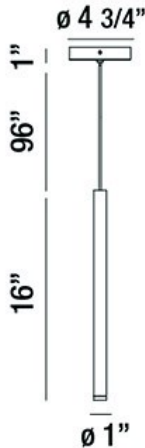

### PRODUCT DETAILS

No.	:	34164-013
Product Color	:	BRUSHED NICKEL
Product Material	:	METAL
Shade / Accent Colour	:	NICKEL
Shade / Accent Material	:	STEEL
Diameter	:	1"
Height	:	16"
Overall Height	:	113"
Weight	:	1.3LBS

### LIGHT SOURCE DETAILS

Light Source Type	:	INTEGRATED LED
Input Voltage	:	120V
Bulb Voltage	:	120V
Socket Type	:	INTEGRATED
Total Wattage	:	3W
Delivered Lumens	:	150LM
Kelvin	:	3000K
CRI	:	90
Dimmable	:	NO

### TECHNICAL DETAILS

Hanging Support Type	:	WIRE
Hanging Support Length	:	96"
Canopy / Backplate Height	:	1"
Canopy / Backplate Dia.	:	4.75"
IP Rating	:	IP22
Location	:	DRY
Approval	:	
Title 24	:	YES
Beam Angle	:	360