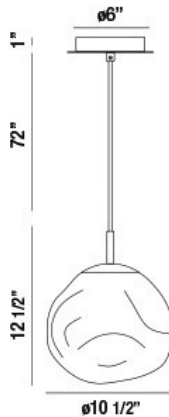

BANKWELL, 13IN PENDANT

PRODUCT DETAILS

No.	:	34287-033
Product Color	:	CHROME
Product Material	:	METAL
Shade / Accent Colour	:	AMBER
Shade / Accent Material	:	GLASS
Diameter	:	10.5"
Height	:	12.5"
Overall Height	:	85.5"
Weight	:	2.2LBS

LIGHT SOURCE DETAILS

Number of Bulbs	:	1
Light Source	:	BULB
Light Source Type	:	A19
Input Voltage	:	120V
Bulb Voltage	:	120V
Socket Type	:	E26
Wattage	:	1 X 60W
Total Wattage	:	60W
Bulb Included	:	NO
Dimmable	:	YES

OPTIONS AVAILABLE

ITEM NO.	FINISH	SHADE
34287-026	CHROME	CHROME
34287-033	CHROME	GOLD

TECHNICAL DETAILS

Hanging Support Type	:	WIRE
Hanging Support Length	:	72"
Canopy / Backplate Height	:	1"
Canopy / Backplate Dia.	:	6"
IP Rating	:	IP22
Location	:	DRY
Approval	:	
Beam Angle	:	360