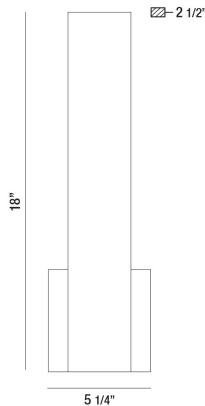

ANNETTE, WALL MOUNT

PRODUCT DETAILS

No.	:	35703-051
Product Color	:	ALUMINUM
Product Material	:	METAL
Shade / Accent Colour	:	WHITE
Shade / Accent Material	:	ACRYLIC
Width	:	5.25"
Height	:	18"
Ext	:	2.5"
Weight	:	2lbs

LIGHT SOURCE DETAILS

Light Source Type	:	INTEGRATED LED
Input Voltage	:	120V
Bulb Voltage	:	120V
Total Wattage	:	18W
Delivered Lumens	:	1540lm
Kelvin	:	3000K
CRI	:	90+
Dimmable	:	Yes

OPTIONS AVAILABLE

ITEM NO.	FINISH	SHADE
35703-013	WHITE	WHITE
35703-020	BLACK	WHITE
35703-037	CHAMPAGNE	WHITE
35703-044	GOLD	WHITE
35703-051	ALUMINUM	WHITE

TECHNICAL DETAILS

Canopy / Backplate Length	:	5.25"
Canopy / Backplate Height	:	0.25"
Canopy / Backplate Width	:	5.25"
Mounting	:	Up
Location	:	DRY
Approval	:	

PROJECT INFORMATION

Job Name: Date: Category: