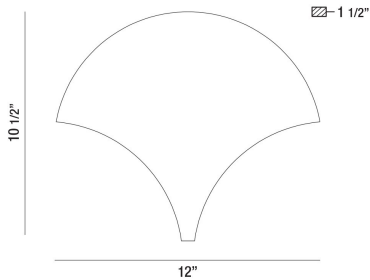

CARLAW, WALL MOUNT

PRODUCT DETAILS

No.	:	35708-051
Product Color	:	ALUMINUM
Product Material	:	METAL
Shade / Accent Colour	:	ACRYLIC
Shade / Accent Material	:	ACRYLIC
Width	:	12"
Height	:	10.5"
Ext	:	1.5"
Weight	:	2.9LBS

OPTIONS AVAILABLE

ITEM NO.	FINISH	SHADE
35708-018	WHITE	WHITE
35708-049	CHAMPAGNE	WHITE
35708-051	ALUMINUM	WHITE

TECHNICAL DETAILS

Canopy / Backplate Length	:	12"
Canopy / Backplate Width	:	10.44"
Mounting	:	UP OR DOWN
IP Rating	:	DRY
Location	:	DRY
Approval	:	