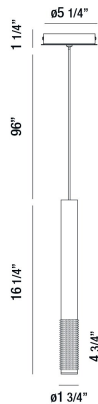

DAVENPORT, 2" ROUND PENDANT

PRODUCT DETAILS

No.	:	35709-039
Product Color	:	GOLD
Product Material	:	METAL
Shade / Accent Colour	:	ACRYLIC
Shade / Accent Material	:	TEXTURED ALUMINUM
Diameter	:	1.75"
Height	:	16.25"
Overall Height	:	113.5"
Weight	:	1.4LBS

LIGHT SOURCE DETAILS

Number of Bulbs	:	1
Light Source	:	LED
Light Source Type	:	INTEGRATED LED
Input Voltage	:	120V
Bulb Voltage	:	120V
Socket Type	:	LED
Wattage	:	1 X 4.3W
Total Wattage	:	4.3W
Delivered Lumens	:	125LM
Kelvin	:	3000K
CRI	:	90+
Bulb Included	:	YES
Dimmable	:	NO

OPTIONS AVAILABLE

ITEM NO.	FINISH	SHADE
35709-015	WHITE	WHITE
35709-039	GOLD	GOLD
35709-046	CHAMPAGNE	CHAMPAGNE
35709-053	ALUMINUM	ALUMINUM

TECHNICAL DETAILS

Hanging Support Type	:	WIRE
Hanging Support Length	:	96"
Canopy / Backplate Height	:	1.25"
Canopy / Backplate Dia.	:	5.25"
Driver	:	ES
IP Rating	:	DRY
Location	:	DRY
Approval	:	