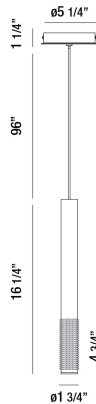

DAVENPORT, 2" ROUND PENDANT

PRODUCT DETAILS

No.	:	35709-053
Product Color	:	ALUMINUM
Product Material	:	METAL
Shade / Accent Colour	:	ACRYLIC
Shade / Accent Material	:	TEXTURED ALUMINUM
Diameter	:	1.75"
Height	:	16.25"
Overall Height	:	113.5"
Weight	:	1.4LBS

LIGHT SOURCE DETAILS

Number of Bulbs	:	1
Light Source	:	LED
Light Source Type	:	INTEGRATED LED
Input Voltage	:	120V
Bulb Voltage	:	120V
Socket Type	:	LED
Wattage	:	1 X 4.3W
Total Wattage	:	4.3W
Delivered Lumens	:	125LM
Kelvin	:	3000K
CRI	:	90+
Bulb Included	:	YES
Dimmable	:	NO

OPTIONS AVAILABLE

ITEM NO.	FINISH	SHADE
35709-015	WHITE	WHITE
35709-022	BLACK	BLACK
35709-039	GOLD	GOLD
35709-046	CHAMPAGNE	CHAMPAGNE
35709-053	ALUMINUM	ALUMINUM

TECHNICAL DETAILS

Hanging Support Type	:	WIRE
Hanging Support Length	:	96"
Canopy / Backplate Height	:	1.25"
Canopy / Backplate Dia.	:	5.25"
Driver	:	ES
IP Rating	:	DRY
Location	:	DRY
Approval	:	