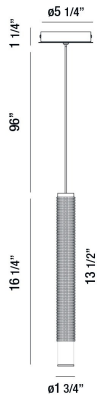

DAVENPORT, 2" ROUND PENDANT

PRODUCT DETAILS

No.	:	35710-011
Product Color	:	WHITE
Product Material	:	METAL
Shade / Accent Colour	:	ACRYLIC
Shade / Accent Material	:	TEXTURED ALUMINUM
Diameter	:	1.75"
Height	:	16.25"
Overall Height	:	113.5"
Weight	:	1.5LBS

LIGHT SOURCE DETAILS

Number of Bulbs	:	1
Light Source	:	LED
Light Source Type	:	INTEGRATED LED
Input Voltage	:	120V
Bulb Voltage	:	120V
Socket Type	:	LED
Wattage	:	1 X 4.3W
Total Wattage	:	4.3W
Delivered Lumens	:	125LM
Kelvin	:	3000K
CRI	:	90+
Bulb Included	:	YES
Dimmable	:	NO

OPTIONS AVAILABLE

ITEM NO.	FINISH	SHADE
35710-011	WHITE	WHITE
35710-028	BLACK	BLACK
35710-035	GOLD	GOLD
35710-042	CHAMPAGNE	CHAMPAGNE

TECHNICAL DETAILS

Hanging Support Type	:	WIRE
Hanging Support Length	:	96"
Canopy / Backplate Height	:	1.25"
Canopy / Backplate Dia.	:	5.25"
Driver	:	ES
IP Rating	:	DRY
Location	:	DRY
Approval	:	
Title 24	:	YES