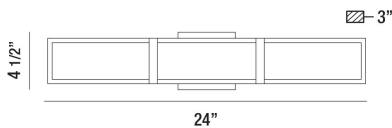

GERRARD, WALL MOUNT

PRODUCT DETAILS

No.	:	35712-015
Product Color	:	CHROME
Product Material	:	METAL
Shade / Accent Colour	:	OPAL WHITE
Shade / Accent Material	:	ACRYLIC
Width	:	24"
Height	:	4.5"
Ext	:	3"
Weight	:	4.4lbs

LIGHT SOURCE DETAILS

Light Source Type	:	INTEGRATED LED
Input Voltage	:	120V
Bulb Voltage	:	120V
Total Wattage	:	28W
Initial Lumens	:	2240lm
Kelvin	:	3000K
CRI	:	90+
Dimmable	:	Yes

OPTIONS AVAILABLE

ITEM NO.	FINISH	SHADE
35712-015	CHROME	OPAL WHITE

TECHNICAL DETAILS

Canopy / Backplate Length	:	4.5"
Canopy / Backplate Height	:	0.75"
Canopy / Backplate Width	:	4.5"
Mounting	:	Up or Down
Location	:	DAMP
Approval	:	

PROJECT INFORMATION

 Job Name: Date: Category: