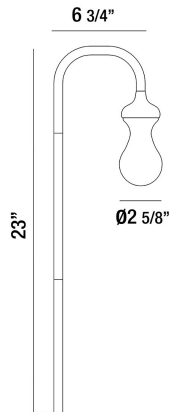

35895, OUTDOOR LED PATH LIGHT

PRODUCT DETAILS

No.	:	35895-015
Product Color	:	BLACK
Shade / Accent Colour	:	CLEAR SEEDED GLASS
Width	:	6.75"
Height	:	23"
Weight	:	2.1lbs

LIGHT SOURCE DETAILS

Light Source Type	:	INTEGRATED LED
Input Voltage	:	12V
Bulb Voltage	:	12V
Socket Type	:	LED
Total Wattage	:	4W
Initial Lumens	:	210lm
Kelvin	:	3000K
CRI	:	80

OPTIONS AVAILABLE

ITEM NO.	FINISH	SHADE
35895-015	BLACK	CLEAR SEEDED GLASS

TECHNICAL DETAILS

Canopy / Backplate Height	:	23"
IP Rating	:	65
Location	:	WET
Approval	:	
Title 24	:	Yes

PROJECT INFORMATION

 Job Name: Date: Category: