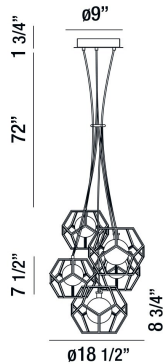

### PRODUCT DETAILS

No.	:	35903-017
Product Color	:	CHROME
Product Material	:	METAL
Shade / Accent Colour	:	CLEAR
Shade / Accent Material	:	GLASS
Diameter	:	18.5"
Height	:	8.75"
Overall Height	:	82.5"
Weight	:	16LBS

### LIGHT SOURCE DETAILS

Number of Bulbs	:	5
Light Source	:	LED
Light Source Type	:	G9 / G9 LED
Input Voltage	:	120V
Bulb Voltage	:	120V
Socket Type	:	G9 / LED
Wattage	:	5 X 5W
Total Wattage	:	25W
Kelvin	:	3000K
CRI	:	80 / 80+
Bulb Included	:	NO
Dimmable	:	YES

### TECHNICAL DETAILS

Hanging Support Type	:	WIRE
Hanging Support Length	:	72"
Canopy / Backplate Height	:	1.75"
Canopy / Backplate Dia.	:	9"
IP Rating	:	IP22
Location	:	DRY
Approval	:	
Beam Angle	:	360