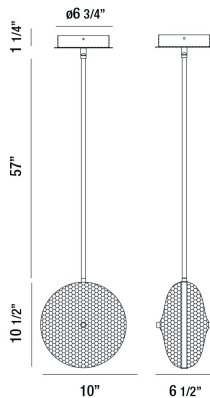

CALEDONIA, 10" ROUND PENDANT

PRODUCT DETAILS

No.	:	35913-016
Product Color	:	CHROME
Product Material	:	METAL
Shade / Accent Colour	:	GLASS
Shade / Accent Material	:	HONEYCOMB GLASS
Length	:	10"
Width	:	6.5"
Height	:	68.25"
Weight	:	10.5LBS

LIGHT SOURCE DETAILS

Number of Bulbs	:	1
Light Source	:	LED
Light Source Type	:	INTEGRATED LED
Input Voltage	:	120V
Bulb Voltage	:	120V
Socket Type	:	LED
Wattage	:	1 X 10W
Total Wattage	:	10W
Kelvin	:	4000K
CRI	:	80+
Bulb Included	:	YES
Dimmable	:	YES

OPTIONS AVAILABLE

ITEM NO.	FINISH	SHADE
35913-016	CHROME	CLEAR
35913-023	CHROME	PINK
35913-030	CHROME	BLUE
35913-047	CHROME	YELLOW
35913-054	CHROME	ORANGE

TECHNICAL DETAILS

Hanging Support Type	:	ROD
Hanging Support Length	:	57"
Rods Included	:	3"+6"+12"+18"+18"
Canopy / Backplate Height	:	1.25"
Canopy / Backplate Dia.	:	6.75"
Driver	:	HUEUC
IP Rating	:	DRY
Location	:	DRY
Approval	:	