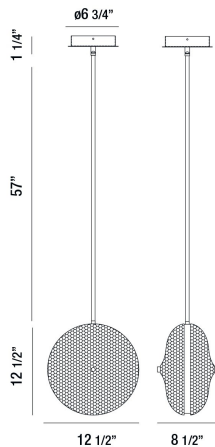

CALEDONIA, 13" ROUND PENDANT

PRODUCT DETAILS

No.	:	35914-051
Product Color	:	CHROME
Product Material	:	METAL
Shade / Accent Colour	:	GLASS
Shade / Accent Material	:	HONEYCOMB GLASS
Length	:	12.5"
Width	:	8.5"
Height	:	70.75"
Weight	:	14.1LBS

LIGHT SOURCE DETAILS

Number of Bulbs	:	1
Light Source	:	LED
Light Source Type	:	INTEGRATED LED
Input Voltage	:	120V
Bulb Voltage	:	120V
Socket Type	:	LED
Wattage	:	1 X 13W
Total Wattage	:	13W
Kelvin	:	4000K
CRI	:	80+
Bulb Included	:	YES
Dimmable	:	YES

OPTIONS AVAILABLE

ITEM NO. 35914-051	FINISH CHROME	SHADE ORANGE
------------------------------	-------------------------	------------------------

TECHNICAL DETAILS

Hanging Support Type	:	ROD
Hanging Support Length	:	57"
Rods Included	:	3"+6"+12"+18"+18"
Canopy / Backplate Height	:	1.25"
Canopy / Backplate Dia.	:	6.75"
Driver	:	HUEUC
IP Rating	:	DRY
Location	:	DRY
Approval	:	