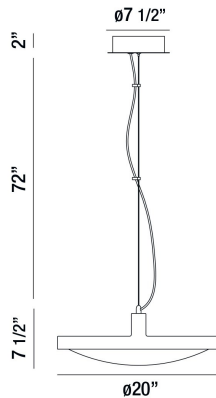

SANDSTONE, 20" ROUND PENDANT

PRODUCT DETAILS

No.	:	35965-014
Product Color	:	WHITE
Product Material	:	METAL
Shade / Accent Colour	:	WHITE
Shade / Accent Material	:	MULTI-FACETED ACRYLIC
Diameter	:	20"
Height	:	7.5"
Overall Height	:	81.5"
Weight	:	8.2LBS

LIGHT SOURCE DETAILS

Number of Bulbs	:	1
Light Source	:	LED
Light Source Type	:	INTEGRATED LED
Input Voltage	:	120V
Bulb Voltage	:	120V
Socket Type	:	LED
Wattage	:	1 X 28W
Total Wattage	:	28W
Kelvin	:	3000K
CRI	:	80+
Bulb Included	:	YES
Dimmable	:	YES

OPTIONS AVAILABLE

ITEM NO.	FINISH	SHADE
35965-014	WHITE	CLEAR

TECHNICAL DETAILS

Hanging Support Type	:	AIRCRAFT CABLE
Hanging Support Length	:	72"
Canopy / Backplate Height	:	2"
Canopy / Backplate Dia.	:	7.5"
Driver	:	HUEUC
IP Rating	:	DRY
Location	:	DRY
Approval	:	