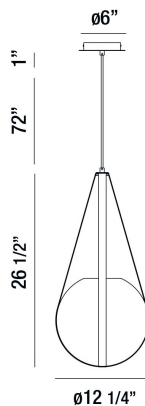

ROSEMOUNT, 12" ROUND PENDANT

PRODUCT DETAILS

No.	:	35990-031
Product Color	:	CHROME
Product Material	:	METAL
Shade / Accent Colour	:	SMOKE/TAN
Shade / Accent Material	:	GLASS/LEATHER
Diameter	:	12.25"
Height	:	26.5"
Overall Height	:	99.5"
Weight	:	5lbs

OPTIONS AVAILABLE

ITEM NO.	FINISH	SHADE
35990-017	CHROME	WHITE/TAN
35990-024	CHROME	CLEAR/TAN
35990-031	CHROME	SMOKE/TAN

TECHNICAL DETAILS

Hanging Support Type	:	WIRE
Hanging Support Length	:	72"
Canopy / Backplate Height	:	1"
Canopy / Backplate Dia.	:	6"
Location	:	DRY
Approval	:	