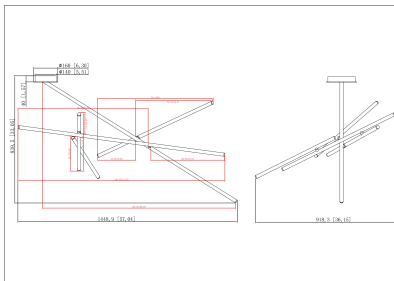

CROSSROADS, 9-LIGHT 57IN INTEGRATED LED FLUSH MOUNT

PRODUCT DETAILS

No.	:	36249-039
Product Color	:	ANTIQUE BRASS
Product Material	:	METAL
Shade / Accent Colour	:	ACRYLIC
Shade / Accent Material	:	ACRYLIC
Length	:	57"
Width	:	36.25"
Height	:	33"
Overall Height	:	34.5"
Weight	:	8.1LBS

OPTIONS AVAILABLE

ITEM NO.	FINISH	SHADE
36249-015	MATTE BLACK	FROSTED
36249-022	SATIN NICKEL	FROSTED
36249-039	ANTIQUE BRASS	FROSTED

TECHNICAL DETAILS

Hanging Support Type	:	J-BOX
Canopy / Backplate Height	:	1.5"
Canopy / Backplate Dia.	:	6.25"
Driver	:	ES
IP Rating	:	IP22
Location	:	DRY
Approval	:	
Title 24	:	YES
Beam Angle	:	360