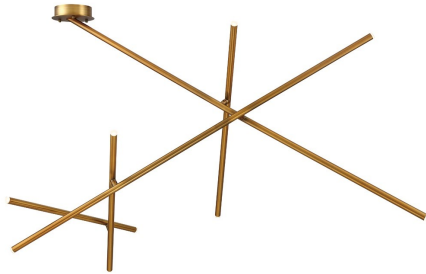

CROSSROADS, 9-LIGHT 57IN INTEGRATED LED FLUSH MOUNT

PRODUCT DETAILS

No.	:	36249-039
Product Color	:	ANTIQUE BRASS
Product Material	:	METAL
Shade / Accent Colour	:	ACRYLIC
Shade / Accent Material	:	ACRYLIC
Length	:	57"
Width	:	36.25"
Height	:	33"
Overall Height	:	34.5"
Weight	:	8.1LBS

OPTIONS AVAILABLE

ITEM NO.	FINISH	SHADE
36249-015	MATTE BLACK	FROSTED
36249-022	SATIN NICKEL	FROSTED
36249-039	ANTIQUE BRASS	FROSTED

TECHNICAL DETAILS

Hanging Support Type	:	J-BOX
Canopy / Backplate Height	:	1.5"
Canopy / Backplate Dia.	:	6.25"
Driver	:	ES
IP Rating	:	IP22
Location	:	DRY
Approval	:	
Title 24	:	YES
Beam Angle	:	360