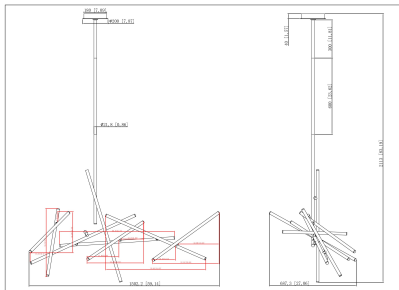

CROSSROADS, 18-LIGHT 59IN INTEGRATED LED GRAND CHANDELIER

PRODUCT DETAILS

No.	:	36251-018
Product Color	:	MATTE BLACK
Product Material	:	METAL
Shade / Accent Colour	:	CLEAR
Shade / Accent Material	:	ACRYLIC
Length	:	59.25"
Width	:	27"
Height	:	45.5"
Overall Height	:	83"
Weight	:	17.5LBS

LIGHT SOURCE DETAILS

Number of Bulbs	:	18
Light Source	:	LED
Light Source Type	:	INTEGRATED LED
Input Voltage	:	120V
Bulb Voltage	:	120V
Socket Type	:	INTEGRATED
Wattage	:	18 X 1W
Total Wattage	:	18W
Delivered Lumens	:	1115LM
Kelvin	:	3000K
CRI	:	90
Bulb Included	:	YES
Dimmable	:	YES

OPTIONS AVAILABLE

ITEM NO.	FINISH	SHADE
36251-018	MATTE BLACK	FROSTED
36251-032	BRUSHED BRASS	FROSTED

TECHNICAL DETAILS

Hanging Support Type	:	ROD
Hanging Support Length	:	36"
Rods Included	:	12"+24"
Canopy / Backplate Height	:	1.5"
Canopy / Backplate Dia.	:	7.75"
Driver	:	ES
IP Rating	:	IP22
Location	:	DRY
Approval	:	
Title 24	:	YES
Beam Angle	:	360
Cut Hole Width	:	81.5"