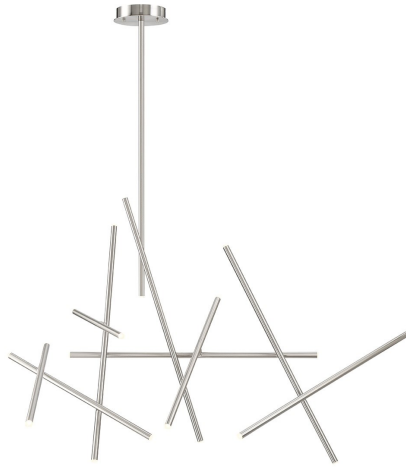

CROSSROADS, 59" CHANDELIER

PRODUCT DETAILS

No.	:	36251-025
Product Color	:	SATIN NICKEL
Product Material	:	METAL
Shade / Accent Colour	:	FROSTED
Shade / Accent Material	:	ACRYLIC
Length	:	59.25"
Width	:	27"
Height	:	45.5"
Overall Height	:	83"
Weight	:	17.5lbs

LIGHT SOURCE DETAILS

Light Source Type	:	INTEGRATED LED
Input Voltage	:	120V
Bulb Voltage	:	120V
Socket Type	:	LED
Total Wattage	:	18W
Delivered Lumens	:	1115lm
Kelvin	:	3000K
CRI	:	90+
Dimmable	:	Yes

OPTIONS AVAILABLE

ITEM NO.	FINISH	SHADE
36251-018	BLACK	FROSTED
36251-025	SATIN NICKEL	FROSTED
36251-032	ANTIQUÉ BRASS	FROSTED

TECHNICAL DETAILS

Hanging Support Type	:	ROD
Hanging Support Length	:	36"
Rods Included	:	12"+24"
Canopy / Backplate Height	:	1.5"
Canopy / Backplate Dia.	:	7.75"
Location	:	DRY
Approval	:	