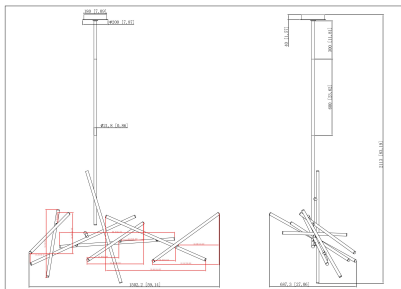

CROSSROADS, 59" CHANDELIER

PRODUCT DETAILS

No.	:	36251-025
Product Color	:	SATIN NICKEL
Product Material	:	METAL
Shade / Accent Colour	:	FROSTED
Shade / Accent Material	:	ACRYLIC
Length	:	59.25"
Width	:	27"
Height	:	45.5"
Overall Height	:	83"
Weight	:	17.5lbs

ITEM NO.	FINISH	SHADE
36251-018	BLACK	FROSTED
36251-025	SATIN NICKEL	FROSTED
36251-032	ANTIQUÉ BRASS	FROSTED

TECHNICAL DETAILS

Hanging Support Type	:	ROD
Hanging Support Length	:	36"
Rods Included	:	12"+24"
Canopy / Backplate Height	:	1.5"
Canopy / Backplate Dia.	:	7.75"
Location	:	DRY
Approval	:	