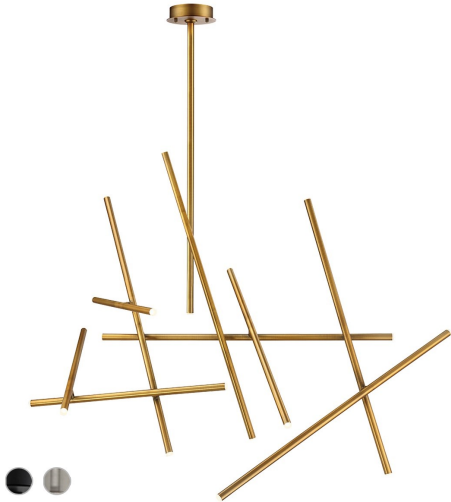

CROSSROADS, 18-LIGHT 59IN INTEGRATED LED GRAND CHANDELIER

PRODUCT DETAILS

No.	:	36251-032
Product Color	:	BRUSHED BRASS
Product Material	:	METAL
Shade / Accent Colour	:	CLEAR
Shade / Accent Material	:	ACRYLIC
Length	:	59.25"
Width	:	27"
Height	:	45.5"
Overall Height	:	83"
Weight	:	17.5LBS

LIGHT SOURCE DETAILS

Number of Bulbs	:	18
Light Source	:	LED
Light Source Type	:	INTEGRATED LED
Input Voltage	:	120V
Bulb Voltage	:	120V
Socket Type	:	INTEGRATED
Wattage	:	18 X 1W
Total Wattage	:	18W
Delivered Lumens	:	1115LM
Kelvin	:	3000K
CRI	:	90
Bulb Included	:	YES
Dimmable	:	YES

OPTIONS AVAILABLE

ITEM NO.	FINISH	SHADE
36251-018	MATTE BLACK	FROSTED
36251-032	BRUSHED BRASS	FROSTED

TECHNICAL DETAILS

Hanging Support Type	:	ROD
Hanging Support Length	:	36"
Rods Included	:	12"+24"
Canopy / Backplate Height	:	1.5"
Canopy / Backplate Dia.	:	7.75"
Driver	:	ES
IP Rating	:	IP22
Location	:	DRY
Approval	:	
Title 24	:	YES
Beam Angle	:	360
Cut Hole Width	:	81.5"