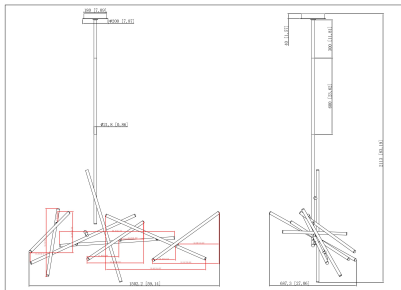

CROSSROADS, 18-LIGHT 59IN INTEGRATED LED GRAND CHANDELIER

PRODUCT DETAILS

No.	:	36251-032
Product Color	:	BRUSHED BRASS
Product Material	:	METAL
Shade / Accent Colour	:	CLEAR
Shade / Accent Material	:	ACRYLIC
Length	:	59.25"
Width	:	27"
Height	:	45.5"
Overall Height	:	83"
Weight	:	17.5LBS

LIGHT SOURCE DETAILS

Number of Bulbs	:	18
Light Source	:	LED
Light Source Type	:	INTEGRATED LED
Input Voltage	:	120V
Bulb Voltage	:	120V
Socket Type	:	INTEGRATED
Wattage	:	18 X 1W
Total Wattage	:	18W
Delivered Lumens	:	1115LM
Kelvin	:	3000K
CRI	:	90
Bulb Included	:	YES
Dimmable	:	YES

OPTIONS AVAILABLE

ITEM NO.	FINISH	SHADE
36251-018	MATTE BLACK	FROSTED
36251-032	BRUSHED BRASS	FROSTED

TECHNICAL DETAILS

Hanging Support Type	:	ROD
Hanging Support Length	:	36"
Rods Included	:	12"+24"
Canopy / Backplate Height	:	1.5"
Canopy / Backplate Dia.	:	7.75"
Driver	:	ES
IP Rating	:	IP22
Location	:	DRY
Approval	:	
Title 24	:	YES
Beam Angle	:	360
Cut Hole Width	:	81.5"