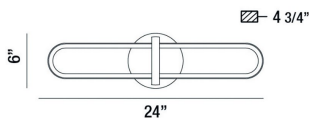

BOTTON, 24IN INTEGRATED LED WALL SCONCE

PRODUCT DETAILS

No.	:	37040-017
Product Color	:	MATTE BLACK
Product Material	:	METAL
Shade / Accent Colour	:	WHITE
Shade / Accent Material	:	ACRYLIC
Length	:	24"
Width	:	24"
Height	:	6"
Overall Height	:	6"
Ext	:	4.75"
Weight	:	2.4LBS

OPTIONS AVAILABLE

ITEM NO.	FINISH	SHADE
37040-017	MATTE BLACK	
37040-024	MATTE GOLD	

TECHNICAL DETAILS

Hanging Support Type	:	J-BOX
Canopy / Backplate Height	:	1.5"
Canopy / Backplate Dia.	:	6"
IP Rating	:	IP22
Location	:	DAMP
Approval	:	
Title 24	:	YES
Beam Angle	:	360