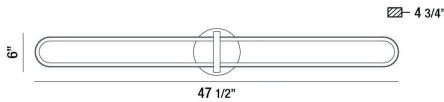

BOTTON, 48IN INTEGRATED LED WALL SCONCE

PRODUCT DETAILS

No.	:	37042-011
Product Color	:	MATTE BLACK
Product Material	:	METAL
Shade / Accent Colour	:	WHITE
Shade / Accent Material	:	ACRYLIC
Length	:	47.5"
Width	:	47.5"
Height	:	6"
Overall Height	:	6"
Ext	:	4.75"
Weight	:	3.5LBS

LIGHT SOURCE DETAILS

Light Source Type	:	INTEGRATED LED
Input Voltage	:	120V
Bulb Voltage	:	120V
Socket Type	:	INTEGRATED
Total Wattage	:	34W
Delivered Lumens	:	1700LM
Kelvin	:	3000K
CRI	:	90
Dimmable	:	YES

OPTIONS AVAILABLE

ITEM NO.	FINISH	SHADE
37042-011	MATTE BLACK	
37042-028	MATTE GOLD	

TECHNICAL DETAILS

Hanging Support Type	:	J-BOX
Canopy / Backplate Height	:	1.5"
Canopy / Backplate Dia.	:	6"
IP Rating	:	IP22
Location	:	DAMP
Title 24	:	YES
Beam Angle	:	360