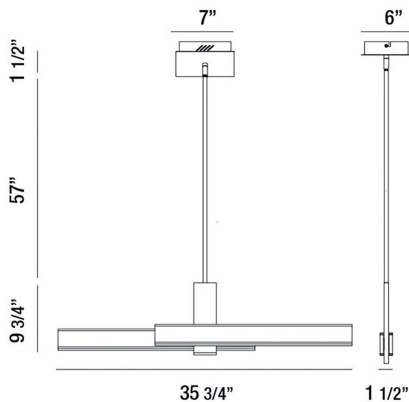

PROJECT INFORMATION

Job Name: Date: Category:

Comments: