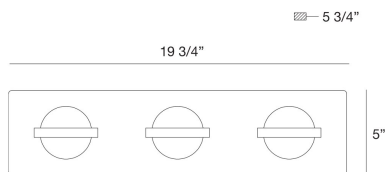

RYDER, 3-LIGHT 20IN INTEGRATED LED VANITY

PRODUCT DETAILS

No.	:	37069-025
Product Color	:	GOLD
Product Material	:	METAL
Shade / Accent Colour	:	CLEAR
Shade / Accent Material	:	GLASS
Length	:	19.75"
Width	:	19.75"
Height	:	5"
Overall Height	:	5"
Ext	:	5.75"
Weight	:	6.8LBS

LIGHT SOURCE DETAILS

Number of Bulbs	:	3
Light Source	:	LED
Light Source Type	:	INTEGRATED LED
Input Voltage	:	120V
Bulb Voltage	:	120V
Socket Type	:	INTEGRATED
Wattage	:	3 X 5W
Total Wattage	:	15W
Delivered Lumens	:	600LM
Kelvin	:	3000K
CRI	:	90
Bulb Included	:	YES
Dimmable	:	YES

OPTIONS AVAILABLE

ITEM NO.	FINISH	SHADE
37069-018	CHROME	CLEAR
37069-025	GOLD	CLEAR
37069-035	MATTE BLACK	BLACK

TECHNICAL DETAILS

Hanging Support Type	:	J-BOX
Canopy / Backplate Length	:	5"
Canopy / Backplate Height	:	1.25"
Canopy / Backplate Width	:	19.75"
IP Rating	:	IP22
Location	:	DAMP
Approval	:	
Beam Angle	:	360