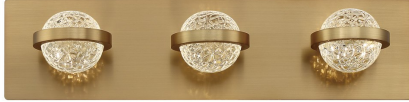

RYDER, 3-LIGHT 20IN INTEGRATED LED VANITY

PRODUCT DETAILS

No.	:	37069-025
Product Color	:	GOLD
Product Material	:	METAL
Shade / Accent Colour	:	CLEAR
Shade / Accent Material	:	GLASS
Length	:	19.75"
Width	:	19.75"
Height	:	5"
Overall Height	:	5"
Ext	:	5.75"
Weight	:	6.8LBS

LIGHT SOURCE DETAILS

Number of Bulbs	:	3
Light Source	:	LED
Light Source Type	:	INTEGRATED LED
Input Voltage	:	120V
Bulb Voltage	:	120V
Socket Type	:	INTEGRATED
Wattage	:	3 X 5W
Total Wattage	:	15W
Delivered Lumens	:	600LM
Kelvin	:	3000K
CRI	:	90
Bulb Included	:	YES
Dimmable	:	YES

OPTIONS AVAILABLE

ITEM NO.	FINISH	SHADE
37069-018	CHROME	CLEAR
37069-025	GOLD	CLEAR
37069-035	MATTE BLACK	BLACK

TECHNICAL DETAILS

Hanging Support Type	:	J-BOX
Canopy / Backplate Length	:	5"
Canopy / Backplate Height	:	1.25"
Canopy / Backplate Width	:	19.75"
IP Rating	:	IP22
Location	:	DAMP
Approval	:	
Beam Angle	:	360