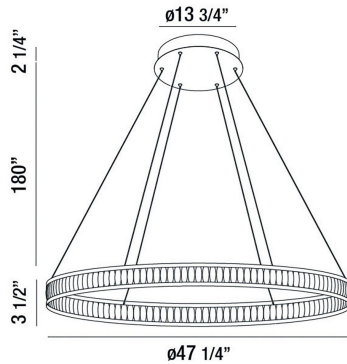

FORSTER, 47IN INTEGRATED LED CHANDELIER

PRODUCT DETAILS

No.	:	37092-016
Product Color	:	MATTE BLACK
Product Material	:	METAL
Shade / Accent Colour	:	WHITE
Shade / Accent Material	:	ACRYLIC
Diameter	:	47.25"
Height	:	3.5"
Overall Height	:	185.75"
Weight	:	9LBS

LIGHT SOURCE DETAILS

Number of Bulbs	:	1
Light Source	:	LED
Light Source Type	:	INTEGRATED LED
Input Voltage	:	120V
Bulb Voltage	:	120V
Socket Type	:	INTEGRATED
Wattage	:	1 X 105W
Total Wattage	:	105W
Delivered Lumens	:	5450LM
Kelvin	:	3000K
CRI	:	80
Bulb Included	:	YES
Dimmable	:	YES

OPTIONS AVAILABLE

ITEM NO.	FINISH	SHADE
37092-016	MATTE BLACK	WHITE

TECHNICAL DETAILS

Hanging Support Type	:	AIRCRAFT CABLE
Hanging Support Length	:	180"
Canopy / Backplate Height	:	2.25"
Canopy / Backplate Dia.	:	13.75"
Driver	:	HUEUC
IP Rating	:	IP22
Location	:	DRY
Title 24	:	YES
Beam Angle	:	360