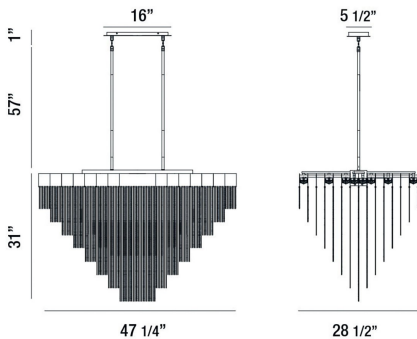

BLOOMFIELD, 22-LIGHT 47IN INTEGRATED LED CHANDELIER

PRODUCT DETAILS

No.	:	37096-014
Product Color	:	MATTE GOLD
Product Material	:	METAL
Shade / Accent Colour	:	GOLD
Shade / Accent Material	:	ALUMINUM
Length	:	47.25"
Width	:	28.5"
Height	:	31"
Overall Height	:	89"
Weight	:	50.7LBS

LIGHT SOURCE DETAILS

Number of Bulbs	:	22
Light Source	:	LED
Light Source Type	:	INTEGRATED LED
Input Voltage	:	120V
Bulb Voltage	:	120V
Socket Type	:	INTEGRATED
Wattage	:	22 X 99W
Total Wattage	:	99W
Delivered Lumens	:	2600LM
Kelvin	:	3000K
CRI	:	90
Bulb Included	:	YES
Dimmable	:	YES

OPTIONS AVAILABLE

ITEM NO.	FINISH	SHADE
37096-014	MATTE GOLD	
37096-025	MATTE BLACK	

TECHNICAL DETAILS

Hanging Support Type	:	ROD
Hanging Support Length	:	57"
Rods Included	:	3"+6"+12"+18"+18"
Canopy / Backplate Length	:	16"
Canopy / Backplate Height	:	1"
Canopy / Backplate Width	:	5.5"
IP Rating	:	IP22
Location	:	DRY
Approval	:	
Beam Angle	:	360