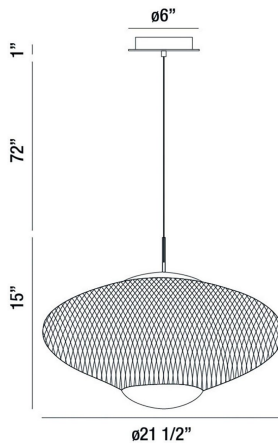

PARK, 22IN INTEGRATED LED PENDANT

PRODUCT DETAILS

No.	:	37107-017
Product Color	:	MATTE BLACK
Product Material	:	METAL
Shade / Accent Colour	:	GOLD
Shade / Accent Material	:	ALUMINUM
Diameter	:	21.5"
Height	:	15"
Overall Height	:	88"
Weight	:	4LBS

LIGHT SOURCE DETAILS

Number of Bulbs	:	2
Light Source	:	LED
Light Source Type	:	INTEGRATED LED
Input Voltage	:	120V
Bulb Voltage	:	120V
Socket Type	:	INTEGRATED
Wattage	:	2 X 12W
Total Wattage	:	12W
Delivered Lumens	:	680LM
Kelvin	:	3000K
CRI	:	85
Bulb Included	:	YES
Dimmable	:	YES

OPTIONS AVAILABLE

ITEM NO.	FINISH	SHADE
37107-017	MATTE BLACK	GOLD

TECHNICAL DETAILS

Hanging Support Type	:	WIRE
Hanging Support Length	:	72"
Canopy / Backplate Height	:	1.25"
Canopy / Backplate Dia.	:	5"
IP Rating	:	IP22
Location	:	DRY
Title 24	:	YES
Beam Angle	:	360