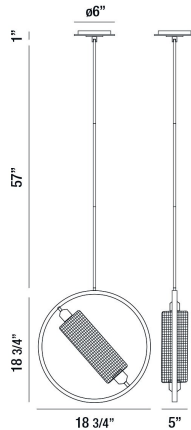

SEAMORE, 19" ROUND PENDANT

PRODUCT DETAILS

No.	:	37109-011
Product Color	:	BLACK
Product Material	:	METAL
Shade / Accent Colour	:	GOLD
Shade / Accent Material	:	METAL
Length	:	18.75"
Width	:	5"
Height	:	18.75"
Overall Height	:	76.75"
Weight	:	4LBS

LIGHT SOURCE DETAILS

Number of Bulbs	:	1
Light Source	:	BULB
Light Source Type	:	T10
Input Voltage	:	120V
Bulb Voltage	:	120V
Socket Type	:	E26
Wattage	:	1 X 60W
Total Wattage	:	60W
Bulb Included	:	YES
Dimmable	:	NO

OPTIONS AVAILABLE

ITEM NO.	FINISH	SHADE
37109-011	BLACK	GOLD

TECHNICAL DETAILS

Hanging Support Type	:	ROD
Hanging Support Length	:	57"
Rods Included	:	3"+6"+12"+18"+18"
Canopy / Backplate Height	:	1"
Canopy / Backplate Dia.	:	6"
IP Rating	:	IP20
Location	:	DRY