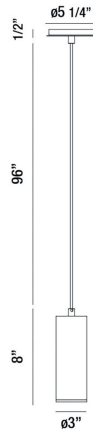

NEPTUNE, 8IN INTEGRATED LED MINI PENDANT

PRODUCT DETAILS

No.	:	37182-021
Product Color	:	MATTE BLACK
Product Material	:	METAL
Shade / Accent Colour	:	BLACK
Shade / Accent Material	:	STEEL
Diameter	:	3"
Height	:	8"
Overall Height	:	104"
Weight	:	2.6LBS

LIGHT SOURCE DETAILS

Number of Bulbs	:	1
Light Source	:	LED
Light Source Type	:	INTEGRATED LED
Input Voltage	:	120V
Bulb Voltage	:	120V
Socket Type	:	INTEGRATED
Wattage	:	1 X 7W
Total Wattage	:	7W
Delivered Lumens	:	300LM
Kelvin	:	3000K
CRI	:	90
Bulb Included	:	YES
Dimmable	:	YES

OPTIONS AVAILABLE

ITEM NO.	FINISH	SHADE
37182-014	MATTE BLACK	WHITE
37182-021	MATTE BLACK	BLACK

TECHNICAL DETAILS

Hanging Support Type	:	WIRE
Canopy / Backplate Height	:	1"
Canopy / Backplate Dia.	:	9.5"
IP Rating	:	IP22
Location	:	DRY
Approval	:	
Beam Angle	:	360