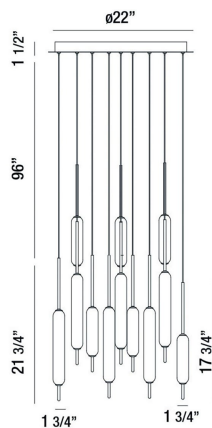

CUMBERLAND, 22" ROUND CHANDELIER

PRODUCT DETAILS

No.	:	37235-017
Product Color	:	ANTIQUE BRASS
Product Material	:	METAL
Shade / Accent Colour	:	WHITE
Shade / Accent Material	:	GLASS
Diameter	:	22"
Height	:	21.75"
Overall Height	:	119.25"
Weight	:	23.1lbs

OPTIONS AVAILABLE

ITEM NO.	FINISH	SHADE
37235-017	ANTIQUE BRASS	WHITE
37235-024	BLACK	WHITE
37235-031	MIXED	WHITE
37235-043	SATIN NICKEL	WHITE

TECHNICAL DETAILS

Hanging Support Type	:	WIRE
Hanging Support Length	:	96"
Canopy / Backplate Height	:	1.5"
Canopy / Backplate Dia.	:	22"
Location	:	DRY
Approval	:	
Title 24	:	Yes