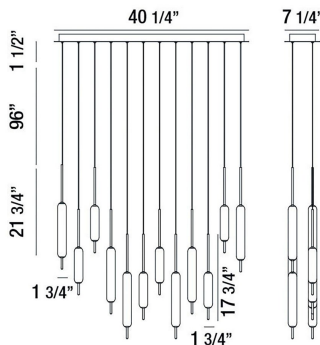

CUMBERLAND, 12-LIGHT 40IN INTEGRATED LED MULTI DROP CHANDELIER

PRODUCT DETAILS

No.	:	37236-042
Product Color	:	SATIN NICKEL
Product Material	:	METAL
Shade / Accent Colour	:	WHITE
Shade / Accent Material	:	GLASS
Length	:	40.25"
Width	:	7.25"
Height	:	21.75"
Overall Height	:	119.25"
Weight	:	23LBS

LIGHT SOURCE DETAILS

Number of Bulbs	:	12
Light Source	:	LED
Light Source Type	:	INTEGRATED LED
Input Voltage	:	120V
Bulb Voltage	:	120V
Socket Type	:	INTEGRATED
Wattage	:	12 X 120W
Total Wattage	:	120W
Delivered Lumens	:	5850LM
Kelvin	:	3000K
CRI	:	90
Bulb Included	:	YES
Dimmable	:	YES

OPTIONS AVAILABLE

ITEM NO.	FINISH	SHADE
37236-014	ANTIQUÉ BRASS	WHITE
37236-038	MIX	WHITE
37236-042	SATIN NICKEL	WHITE

TECHNICAL DETAILS

Hanging Support Type	:	WIRE
Hanging Support Length	:	96"
Canopy / Backplate Length	:	12.25"
Canopy / Backplate Height	:	1.25"
Canopy / Backplate Width	:	5.25"
IP Rating	:	IP22
Location	:	DRY
Approval	:	
Title 24	:	YES
Beam Angle	:	360