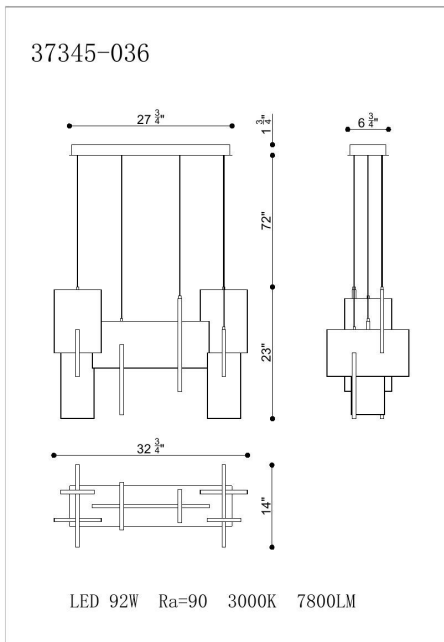

### PRODUCT DETAILS

No.	:	37345-036
Product Color	:	ANODIZED SILVER
Product Material	:	METAL
Shade / Accent Colour	:	WHITE
Shade / Accent Material	:	ACRYLIC
Length	:	32.75"
Width	:	14"
Height	:	23"
Overall Height	:	96.75"
Weight	:	29LBS

### LIGHT SOURCE DETAILS

Number of Bulbs	:	1
Light Source	:	LED
Light Source Type	:	INTEGRATED LED
Input Voltage	:	120V
Bulb Voltage	:	120V
Socket Type	:	INTEGRATED
Wattage	:	1 X 93W
Total Wattage	:	93W
Delivered Lumens	:	1950LM
Kelvin	:	3000K
CRI	:	90
Bulb Included	:	YES
Dimmable	:	YES

### TECHNICAL DETAILS

Hanging Support Type	:	AIRCRAFT CABLE
Hanging Support Length	:	72"
Canopy / Backplate Length	:	27.75"
Canopy / Backplate Height	:	1.5"
Canopy / Backplate Width	:	1.75"
IP Rating	:	IP22
Location	:	DRY
Approval	:	
Beam Angle	:	360