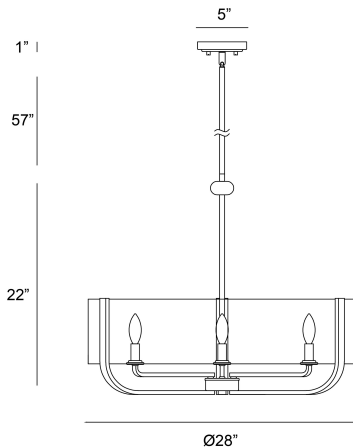

CAMPISI, 6 LIGHT CHANDELIER

PRODUCT DETAILS

No.	:	38155-031
Product Color	:	BLACK
Product Material	:	METAL
Shade / Accent Colour	:	CLEAR GLASS
Shade / Accent Material	:	GLASS
Diameter	:	28"
Height	:	22.5"
Overall Height	:	80"
Weight	:	13.6lbs

LIGHT SOURCE DETAILS

Number of Bulbs	:	6
Light Source Type	:	B10
Input Voltage	:	120V
Bulb Voltage	:	120V
Socket Type	:	E12
Wattage	:	60W
Total Wattage	:	360W
Bulb Included	:	No
Dimmable	:	No

Options Available

ITEM NO.	FINISH	SHADE
38155-017	BRASS	CLEAR GLASS
38155-024	CHROME	CLEAR GLASS
38155-031	BLACK	CLEAR GLASS

TECHNICAL DETAILS

Hanging Support Type	:	ROD
Hanging Support Length	:	57"
Rods Included	:	3"+6"+12"+18"+18"
Canopy / Backplate Height	:	1"
Canopy / Backplate Dia.	:	5"
Location	:	DRY
Approval	:	