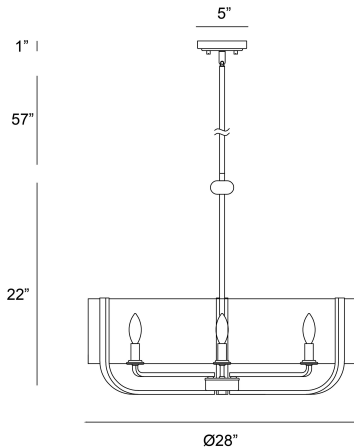

CAMPISI, 6-LIGHT 28IN PENDANT CHANDELIER

PRODUCT DETAILS

No.	:	38155-031
Product Color	:	MATTE BLACK
Product Material	:	METAL
Shade / Accent Colour	:	CLEAR
Shade / Accent Material	:	GLASS
Diameter	:	28"
Height	:	22"
Overall Height	:	80"
Weight	:	13.6LBS

LIGHT SOURCE DETAILS

Number of Bulbs	:	6
Light Source Type	:	B10
Input Voltage	:	120V
Bulb Voltage	:	120V
Socket Type	:	E12
Wattage	:	6 X 60W
Total Wattage	:	360W
Bulb Included	:	NO
Dimmable	:	NO

OPTIONS AVAILABLE

ITEM NO.	FINISH	SHADE
38155-017	GOLD	CLEAR GLASS
38155-031	MATTE BLACK	CLEAR GLASS

TECHNICAL DETAILS

Hanging Support Type	:	ROD
Hanging Support Length	:	57"
Rods Included	:	3"+6"+12"+18"+18"
Canopy / Backplate Height	:	1"
Canopy / Backplate Dia.	:	5"
IP Rating	:	IP22
Location	:	DRY
Approval	:	
Beam Angle	:	360