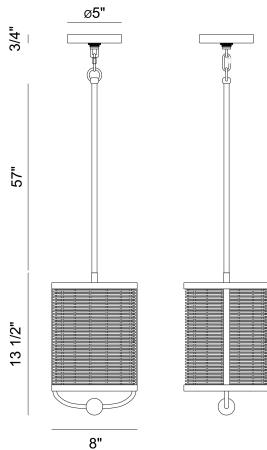

COMPARELLI, 1 LIGHT PENDANT

PRODUCT DETAILS

No.	:	38158-025
Product Color	:	OFF WHITE
Product Material	:	METAL
Shade / Accent Colour	:	WHITE
Shade / Accent Material	:	RATTAN
Diameter	:	8"
Height	:	13.75"
Overall Height	:	71"
Weight	:	4LBS

LIGHT SOURCE DETAILS

Number of Bulbs	:	1
Light Source	:	BULB
Light Source Type	:	A19
Input Voltage	:	120V
Bulb Voltage	:	120V
Socket Type	:	E26
Wattage	:	1 X 60W
Total Wattage	:	60W
Bulb Included	:	NO
Dimmable	:	YES

OPTIONS AVAILABLE

ITEM NO.	FINISH	SHADE
38158-018	BRONZE	BEIGE
38158-025	OFF WHITE	LIGHT RATTAN

TECHNICAL DETAILS

Hanging Support Type	:	ROD
Hanging Support Length	:	57"
Rods Included	:	3"+6"+12"+18"+18"
Canopy / Backplate Height	:	0.75"
Canopy / Backplate Dia.	:	5"
Location	:	DRY
Approval	:	