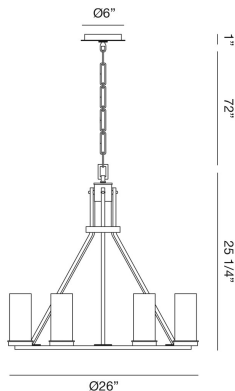

NERITO, 6 LIGHT CHANDELIER

PRODUCT DETAILS

No.	:	38220-012
Product Color	:	MATTE BLACK
Product Material	:	METAL
Shade / Accent Colour	:	GLASS
Shade / Accent Material	:	GLASS
Diameter	:	25.5"
Height	:	25"
Weight	:	13.9LBS

LIGHT SOURCE DETAILS

Number of Bulbs	:	6
Light Source	:	BULB
Light Source Type	:	B10
Input Voltage	:	120V
Bulb Voltage	:	120V
Socket Type	:	E12
Wattage	:	6 X 60W
Total Wattage	:	360W
Bulb Included	:	NO
Dimmable	:	YES

OPTIONS AVAILABLE

ITEM NO. 38220-012	FINISH MATTE BLACK	SHADE CLEAR GLASS
------------------------------	------------------------------	-----------------------------

TECHNICAL DETAILS

Hanging Support Type	:	CHAIN
Hanging Support Length	:	72"
Canopy / Backplate Height	:	0.75"
Canopy / Backplate Dia.	:	6"
Location	:	DRY
Approval	:	