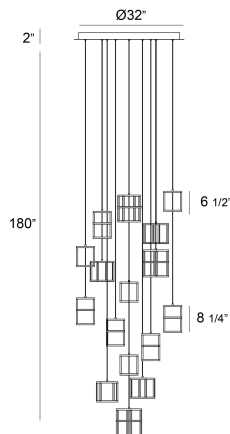

## FERRO, 16-LIGHT 32IN INTEGRATED LED MULTI DROP CHANDELIER

### PRODUCT DETAILS

No.	:	38259-023
Product Color	:	MATTE BLACK
Product Material	:	METAL
Shade / Accent Colour	:	WHITE
Shade / Accent Material	:	ACRYLIC
Diameter	:	32"
Height	:	8.25"
Overall Height	:	180"
Weight	:	66.1LBS

### LIGHT SOURCE DETAILS

Number of Bulbs	:	16
Light Source	:	LED
Light Source Type	:	INTEGRATED LED
Input Voltage	:	120V
Bulb Voltage	:	24V
Socket Type	:	INTEGRATED
Wattage	:	16 X 88W
Total Wattage	:	88W
Delivered Lumens	:	1750LM
Kelvin	:	3000K
CRI	:	90
Bulb Included	:	YES
Dimmable	:	YES

### TECHNICAL DETAILS

Hanging Support Type	:	WIRE
Hanging Support Length	:	180"
Canopy / Backplate Height	:	2"
Canopy / Backplate Dia.	:	32"
IP Rating	:	IP22
Location	:	DRY
Approval	:	
Beam Angle	:	360