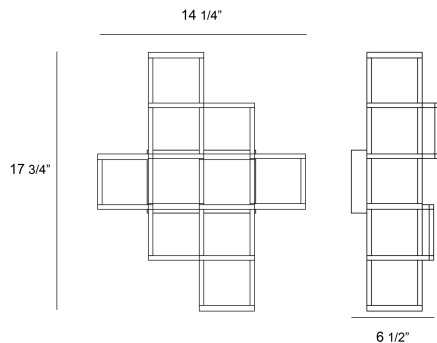

FERRO, 6 LIGHT LED WALL SCONCE

PRODUCT DETAILS

No.	:	38262-012
Product Color	:	GOLD
Product Material	:	METAL
Shade / Accent Material	:	~
Width	:	14.25"
Height	:	17.75"
Ext	:	6.5"
Weight	:	8.8lbs

LIGHT SOURCE DETAILS

TECHNICAL DETAILS

Canopy / Backplate Length	:	7.5"
Canopy / Backplate Height	:	1.5"
Canopy / Backplate Width	:	4"
Location	:	DRY
Approval	:	
Title 24	:	Yes

PROJECT INFORMATION

 Job Name: Date: Category:

 Comments: