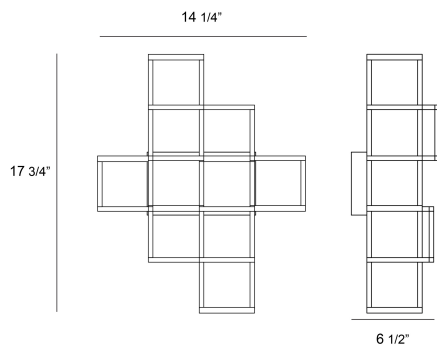

FERRO, 6 LIGHT LED WALL SCONCE

PRODUCT DETAILS

No.	:	38262-025
Product Color	:	BLACK
Product Material	:	METAL
Shade / Accent Material	:	~
Width	:	14.25"
Height	:	17.75"
Ext	:	6.5"
Weight	:	8.8lbs

LIGHT SOURCE DETAILS

TECHNICAL DETAILS

Canopy / Backplate Length	:	7.5"
Canopy / Backplate Height	:	1.5"
Canopy / Backplate Width	:	4"
Location	:	DRY
Approval	:	
Title 24	:	Yes

PROJECT INFORMATION

 Job Name: Date: Category:

 Comments: