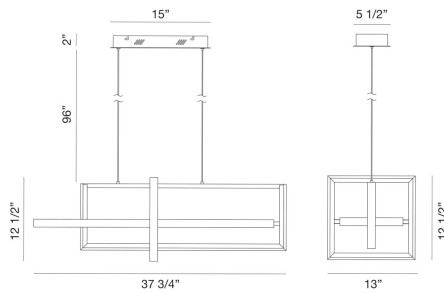

BORDO, 3-LIGHT 38IN INTEGRATED LED LINEAR CHANDELIER

PRODUCT DETAILS

No.	:	39323-026
Product Color	:	SATIN GOLD PAINT
Shade / Accent Colour	:	WHITE
Shade / Accent Material	:	ACRYLIC
Length	:	37.75"
Width	:	13"
Height	:	12.5"
Weight	:	12.7LBS

OPTIONS AVAILABLE

ITEM NO.	FINISH	SHADE
39323-019	MATTE BLACK	BLACK
39323-026	SATIN GOLD PAINT	GOLD

TECHNICAL DETAILS

Hanging Support Type	:	AIRCRAFT CABLE
Canopy / Backplate Length	:	15"
Canopy / Backplate Height	:	2"
Canopy / Backplate Width	:	5.5"
IP Rating	:	IP22
Title 24	:	YES
Beam Angle	:	360