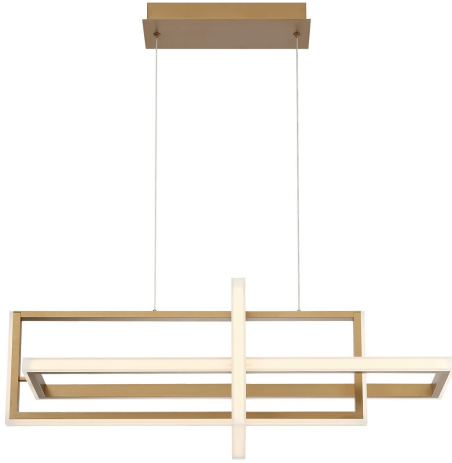

BORDO, 3-LIGHT 38IN INTEGRATED LED LINEAR CHANDELIER

PRODUCT DETAILS

No.	:	39323-026
Product Color	:	SATIN GOLD PAINT
Shade / Accent Colour	:	WHITE
Shade / Accent Material	:	ACRYLIC
Length	:	37.75"
Width	:	13"
Height	:	12.5"
Weight	:	12.7LBS

LIGHT SOURCE DETAILS

Number of Bulbs	:	3
Light Source	:	LED
Light Source Type	:	INTEGRATED LED
Input Voltage	:	120V
Bulb Voltage	:	24V
Socket Type	:	INTEGRATED
Total Wattage	:	114W
Delivered Lumens	:	6400LM
Kelvin	:	3000K
CRI	:	90
Bulb Included	:	YES
Dimmable	:	YES

OPTIONS AVAILABLE

ITEM NO.	FINISH	SHADE
39323-019	MATTE BLACK	BLACK
39323-026	SATIN GOLD PAINT	GOLD

TECHNICAL DETAILS

Hanging Support Type	:	AIRCRAFT CABLE
Canopy / Backplate Length	:	15"
Canopy / Backplate Height	:	2"
Canopy / Backplate Width	:	5.5"
IP Rating	:	IP22
Title 24	:	YES
Beam Angle	:	360