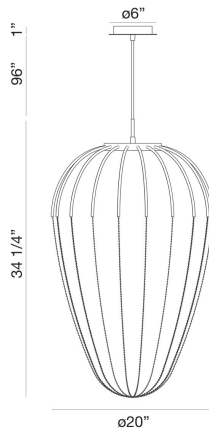

### PRODUCT DETAILS

No.	:	39327-024
Product Color	:	BLACK
Shade / Accent Colour	:	BLACK
Diameter	:	20"
Height	:	34.5"
Weight	:	11LBS

### TECHNICAL DETAILS

Hanging Support Type	:	WIRE
Hanging Support Length	:	72"
Canopy / Backplate Height	:	1"
Canopy / Backplate Dia.	:	6"
IP Rating	:	IP20