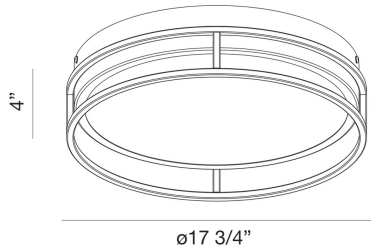

## GRAFICE, 18IN INTEGRATED LED FLUSH MOUNT

### PRODUCT DETAILS

No.	:	39408-020
Product Color	:	SILVER-BLACK MIX
Shade / Accent Colour	:	WHITE
Shade / Accent Material	:	GLASS
Diameter	:	17.75"
Height	:	4"
Weight	:	9.5LBS

### LIGHT SOURCE DETAILS

Number of Bulbs	:	1
Light Source	:	LED
Light Source Type	:	INTEGRATED LED
Input Voltage	:	120V
Bulb Voltage	:	DC 36V
Socket Type	:	INTEGRATED
Total Wattage	:	36W
Delivered Lumens	:	1400LM
Kelvin	:	3000K
CRI	:	90
Bulb Included	:	YES
Dimmable	:	YES

### TECHNICAL DETAILS

Hanging Support Type	:	J-BOX
Canopy / Backplate Height	:	1.5"
Canopy / Backplate Dia.	:	17.75"
IP Rating	:	IP22
Title 24	:	YES
Beam Angle	:	360