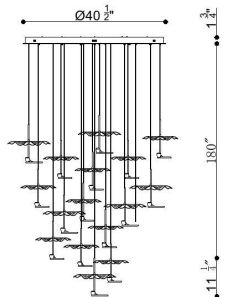

## PRODUCT DETAILS

No.	:	41907-016
Product Color	:	OIL RUBBED BRONZE
Shade / Accent Colour	:	BRONZE
Shade / Accent Material	:	STEEL
Diameter	:	48"
Height	:	11.25"
Weight	:	83LBS
Shade Height	:	6.5"
Shade Diameter	:	3.5"

## LIGHT SOURCE DETAILS

Number of Bulbs	:	16
Light Source	:	LED
Light Source Type	:	INTEGRATED LED
Input Voltage	:	120V
Bulb Voltage	:	120V
Socket Type	:	INTEGRATED
Wattage	:	16 X 3W
Total Wattage	:	38W
Delivered Lumens	:	680LM
Kelvin	:	3000K
CRI	:	90
Bulb Included	:	YES
Dimmable	:	YES

## TECHNICAL DETAILS

Hanging Support Type	:	WIRE
Hanging Support Length	:	180"
Canopy / Backplate Height	:	1.5"
Canopy / Backplate Dia.	:	40.5"
IP Rating	:	IP22
Location	:	DRY
Beam Angle	:	360

41907-016