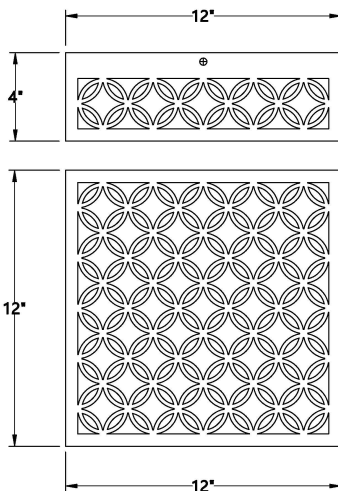

TECHNICAL DETAILS

Canopy / Backplate Length	:	12"
Canopy / Backplate Width	:	12"
Location	:	WET
Approval	:	

42696

PROJECT INFORMATION

Job Name: Date: Type:

Comments: