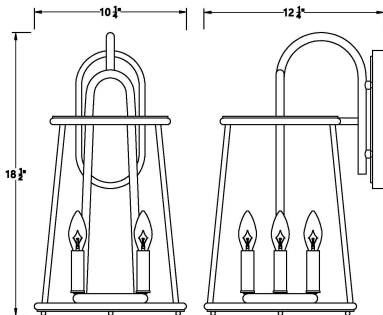

DAULLE, 4 LT WALL SCONCE

PRODUCT DETAILS

No.	:	42720-010
Product Color	:	SATIN BLACK
Product Material	:	POWDER COATING OVER GALVANIZED STEEL
Shade / Accent Material	:	GLASS
Width	:	10.25"
Height	:	18.5"
Ext	:	12.25"

LIGHT SOURCE DETAILS

Number of Bulbs	:	4
Light Source Type	:	B10
Input Voltage	:	120V
Bulb Voltage	:	120V
Socket Type	:	E12
Wattage	:	60W
Total Wattage	:	240W
Bulb Included	:	NO
Dimmable	:	YES

OPTIONS AVAILABLE

ITEM NO.	FINISH	SHADE
42720-010	SATIN BLACK	CLEAR GLASS

TECHNICAL DETAILS

Canopy / Backplate Length	:	9.5"
Canopy / Backplate Width	:	5"
Location	:	WET
Approval	:	

42720

PROJECT INFORMATION

Job Name: Date: Type: