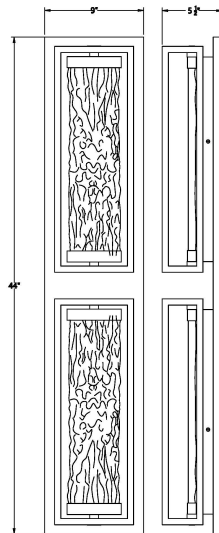

ILYA, EXTRA LARGE WALL SCONCE

PRODUCT DETAILS

No.	:	42733-010
Product Color	:	SATIN BLACK
Product Material	:	POWDER COATING OVER GALVANIZED STEEL
Shade / Accent Colour	:	TEXTURED GLASS
Shade / Accent Material	:	GLASS
Width	:	9"
Height	:	44"
Ext	:	5.5"

LIGHT SOURCE DETAILS

Light Source Type	:	INTEGRATED LED
Input Voltage	:	120V
Bulb Voltage	:	120V
Socket Type	:	LED
Total Wattage	:	28W
Initial Lumens	:	448lm
Kelvin	:	3000K
CRI	:	80
Dimmable	:	Yes

OPTIONS AVAILABLE

ITEM NO.	FINISH	SHADE
42733-010	SATIN BLACK	TEXTURED GLASS

TECHNICAL DETAILS

Light Direction	:	Up and Down
Canopy / Backplate Length	:	44"
Canopy / Backplate Width	:	9"
Location	:	WET
Approval	:	

42733

PROJECT INFORMATION